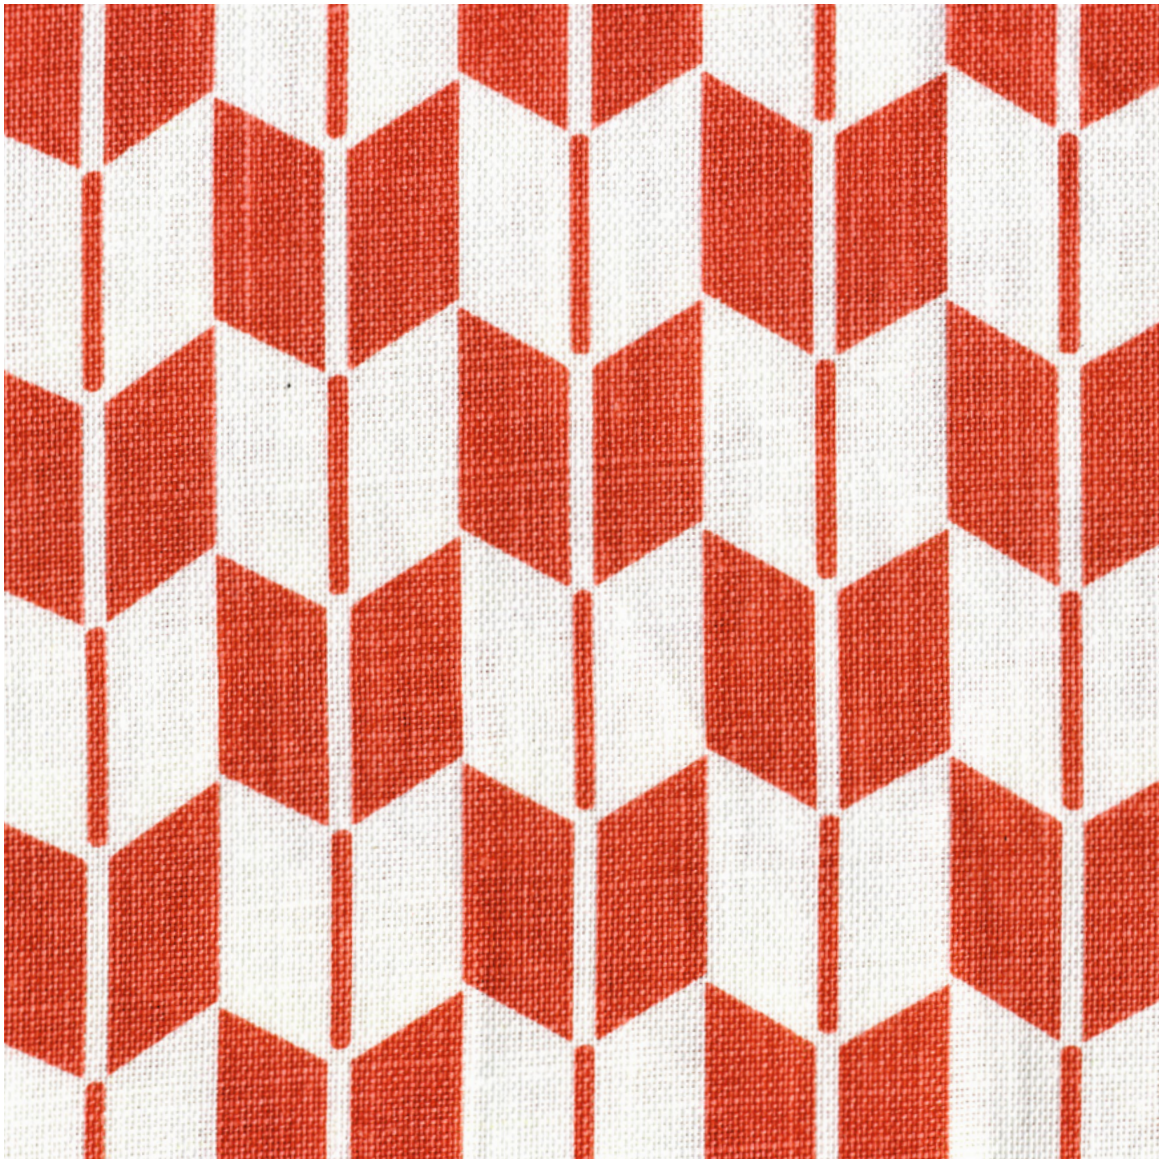

VICTORIA HAGAN

HOME COLLECTION

IMAGE SHOWS ONE FULL REPEAT. PATTERN IS NOT SHOWN TO SCALE.

NAME	CHRISSY	CONTENT	100% LINEN
COLOR	CORAL 4014-04	MINIMUM	3 YARDS
REPEAT	2 $\frac{3}{8}$ " H 2 $\frac{5}{16}$ " V	WIDTH	54" H
		ORIGIN	USA