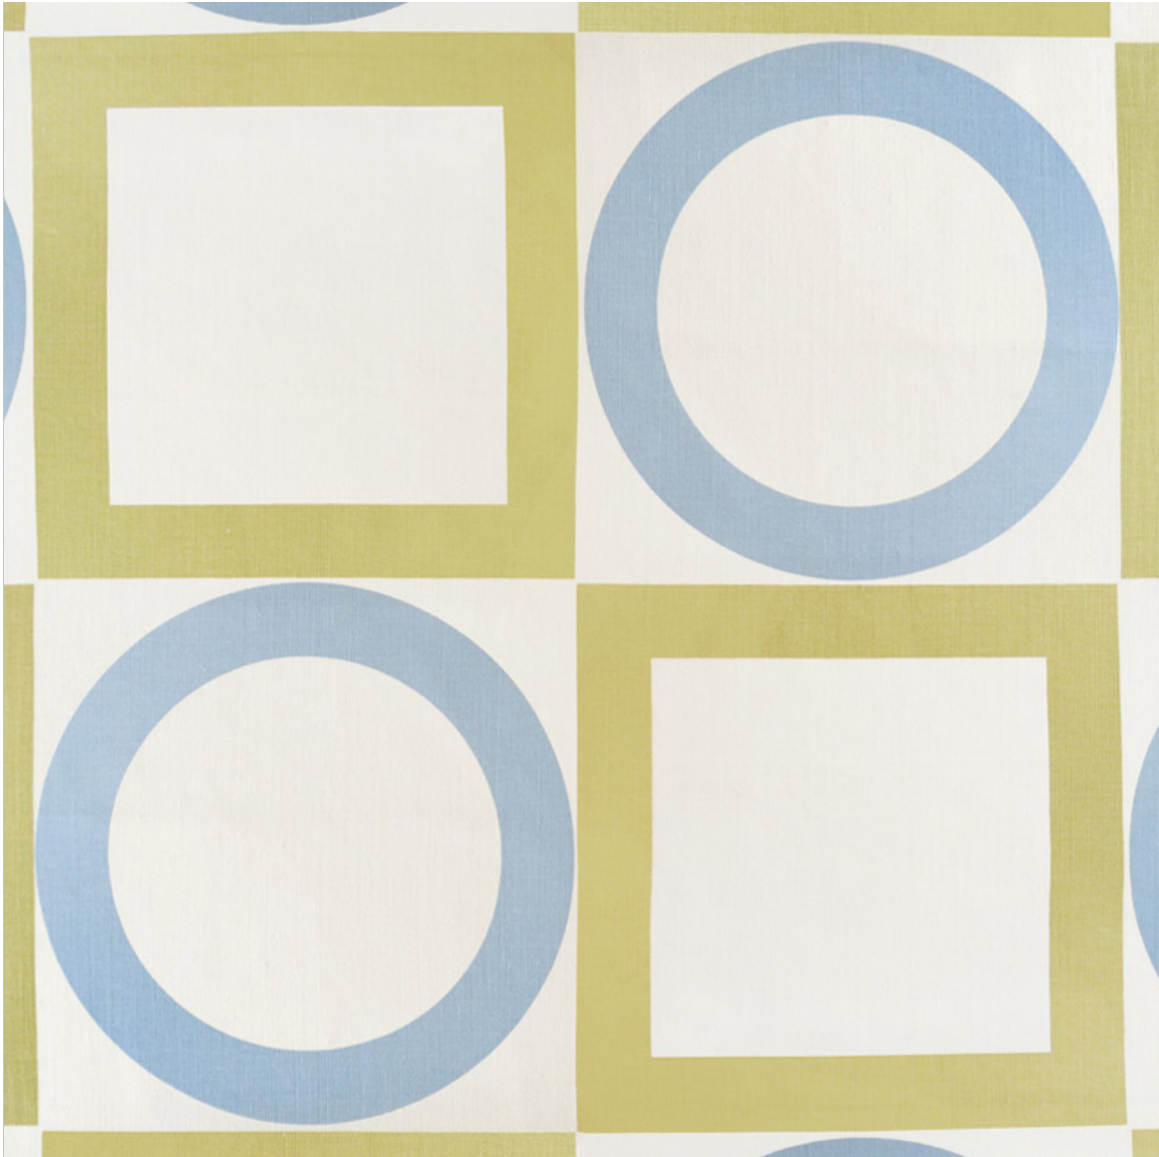

VICTORIA HAGAN

HOME COLLECTION

IMAGE SHOWS ONE FULL REPEAT. PATTERN IS NOT SHOWN TO SCALE.

NAME	SUMMER SQUARE	CONTENT	50% COTTON, 50% LINEN
COLOR	SKY/CITRUS 4007-02	MINIMUM	3 YARDS
REPEAT	27" H 27" V	WIDTH	54"
		ORIGIN	USA