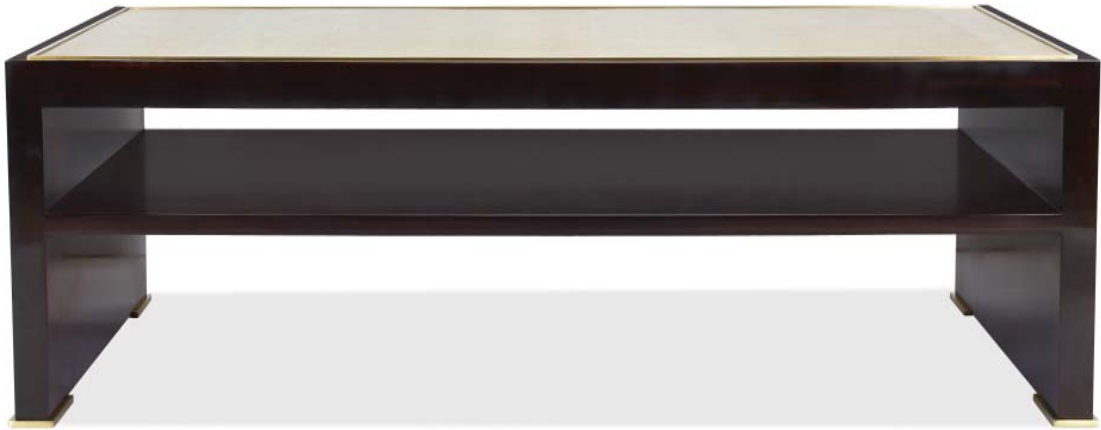

VH COLLECTIONS

THE AUDREY

COFFEE TABLE VH2103

DIMENSIONS: 60" W x 30"D x 17.5"H

FINISH OPTIONS: Mahogany Frame
Standard Mahogany Finishes
Metal Frame Around Leather Inlay
4 Solid Brass Feet

FABRIC OPTIONS: Standard with Embossed Leather Top
COL 15 Sq. Feet