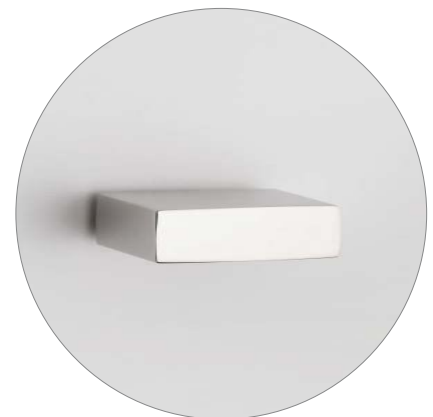

# VH COLLECTIONS

CUSTOM HARDWARE

available in Polished or Satin Brass, Oil Rubbed  
Bronze, Polished or Satin Nickel  
(For more options please inquire)

Triangular Ring Pull

Olique Ring Pull

2" Square Ring Pull

2" Rectangle Ring

Round Ring Pull

3" Square Ring Pull

Circle Ring Pull

3" Rectangle Ring

Square Finger Pull